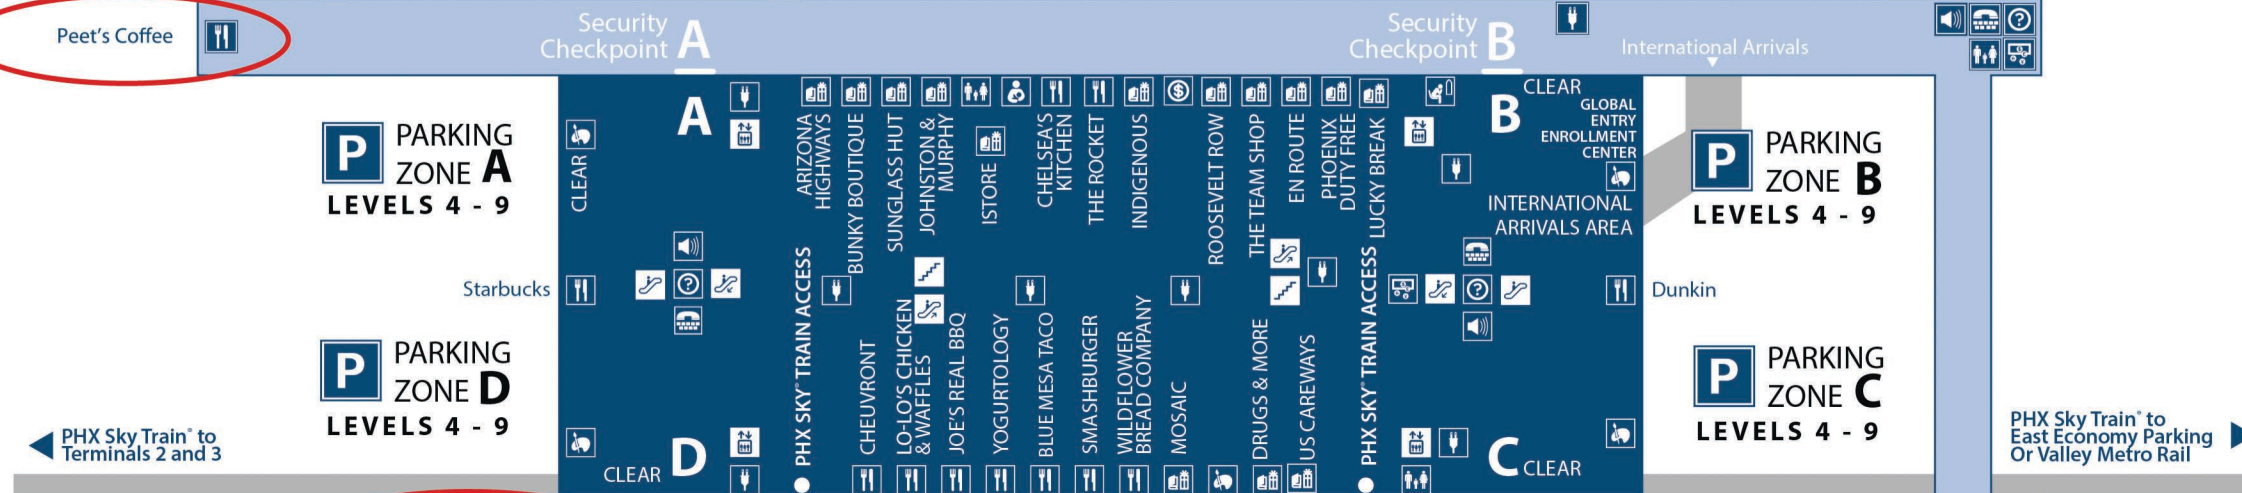

TERMINAL 4

LEVEL 3, GATES, RESTAURANTS & SHOPS

- Animal Relief Area
- ATM
- Compassion Corner
- Charging Station
- Currency Exchange
- Family Restroom
- Information Counter
- Men's Restroom
- Nursing Room
- Paging Assistance Location
- Parking
- Phoenix Airport Museum Exhibits Phx Sky Train Access
- Restaurant
- Shoe Shine Station
- Shopping
- TTY/Video Relay Service
- Women's Restroom
- Moving Walkway
- Elevator
- Escalator
- Escalator, Down
- Escalator, Up

FREE WIFI IN ALL AIRPORT TERMINALS

Southwest